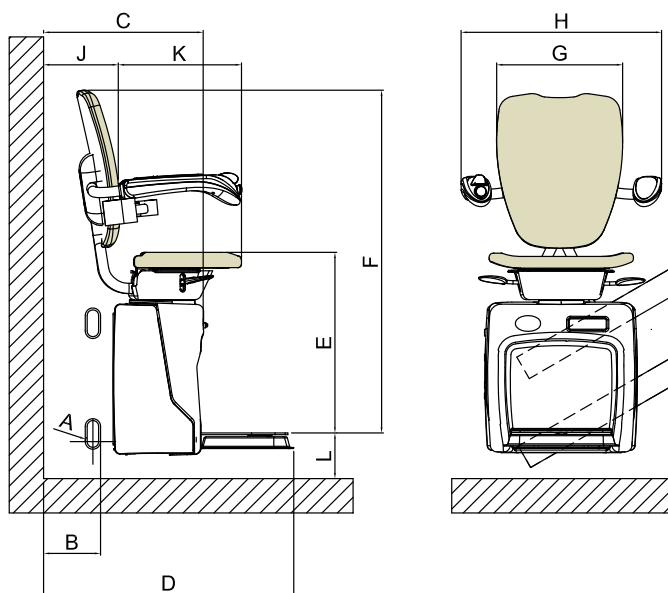

Outdoor version available.

DEPARTURE AT THE LOW FLOOR

TECHNICAL DATA

Power supply	230 VAC
Speed	0,15 m/s (max.)
Service life:	15 trips per 24 hours • 10 trips continuous
Maximum load	130 Kg

VIMEC DOLCE VITA		
A	Measurements of the track: width/height	30 mm/50 mm
B	Outside distance of the staircase	130 mm
C	Overall measurements with footrest closed	445 mm
D	Overall measurements with footrest open	720 mm
E	Distance between the footrest and the seat	530 mm
F	Distance between the footrest and the upper part of the backrest	1.080 mm
G	Backrest width	380 mm
H	Distance between the armrests (outside)	600 mm
J	Distance between the backrest and the wall	195 mm
K	Seat depth	365 mm
L	Distance between the upper side of the footrest to the floor	90 mm