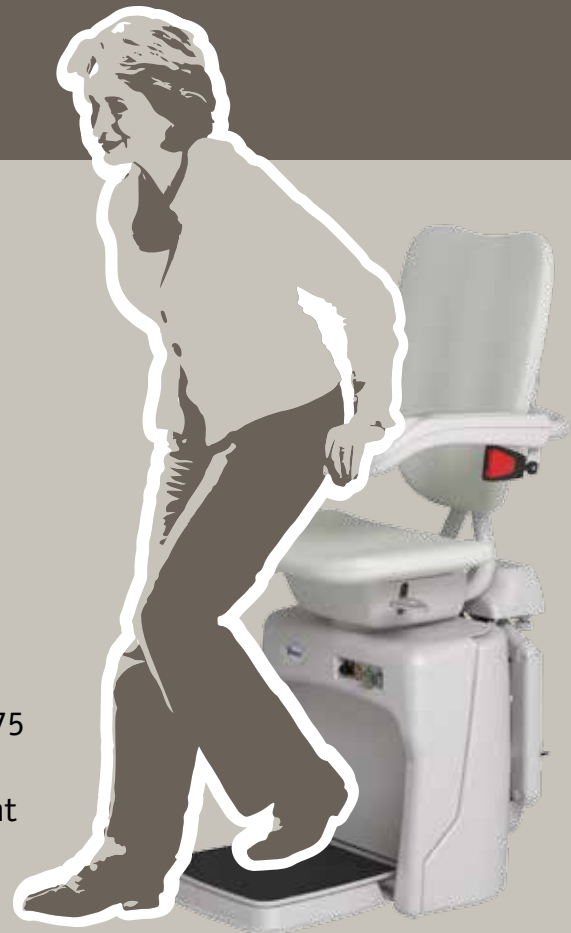

Safety and comfort for everyone

The footrest, in nonslip material, is fitted with safety edges that ensure that the chair stops if there are obstacles in the way.

At the destination floor the seat can be rotated 75 degrees, facilitating exit.

The start and stop are extremely soft and pleasant for anyone.